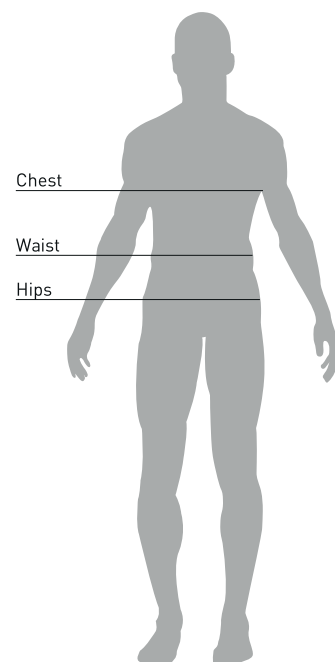

SIZE GUIDE

MIZUNO MAN		CHEST		WAIST		HIPS	
XXS		81-85		67-71		81-85	
XS		86-90		72-76		86-90	
S		91-95		77-81		91-95	
M		96-100		82-86		96-100	
L		101-106		87-92		101-106	
XL		107-112		93-98		107-112	
XXL		113-118		99-104		113-118	
3XL		119-124		105-110		119-124	
4XL		125-130		111-116		125-130	
MIZUNO WOMEN		CHEST		WAIST		HIPS	
XS		80-84		61-65		86-90	
S		85-89		66-70		91-95	
M		90-94		71-75		96-100	
L		95-100		76-81		101-106	
XL		101-106		82-87		107-112	
XXL		107-112		88-93		113-118	
3XL		113-118		94-99		119-124	
MIZUNO JUNIOR		CHEST		WAIST		HIPS	
116		58-61		55-56		62-64	
128		62-64		57-58		65-69	
140		65-71		59-64		70-77	
152		72-79		65-68		78-83	
164		80-86		69-72		84-89	
SOCKS	XS	S	M	L	XL	XXL	
EU	32-34	35-37	38-40	41-43	44-46	47-49	
UK	1-2.5	3-4.5	5-6.5	7-8.5	9-11	12-14	
FOOTBALL SOCKS	XS	S	M	L	XL	XXL	
EU		30-34	35-39	40-46	47-50		
UK		11.5-2	3-6	7-11	12-14.5		

Please note that the fit of online and sublimated products differs slightly. This depends on the fit related to the different sports disciplines.

Mizuno advises customers to try on sizes before ordering.

The measurements shown in the table are expressed in centimeters and indicate a range of average measurements between the minimum and maximum for the corresponding size.

PRICES SHOWN ARE PUBLIC PRICE LIST INCLUDING VAT.