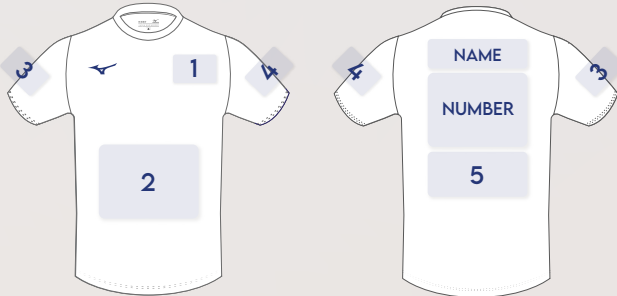

SPONSORS'S POSITION

Make your uniform unique by adding logos. The maximum number is 5, including your crest. The positioning and sizes are fixed.